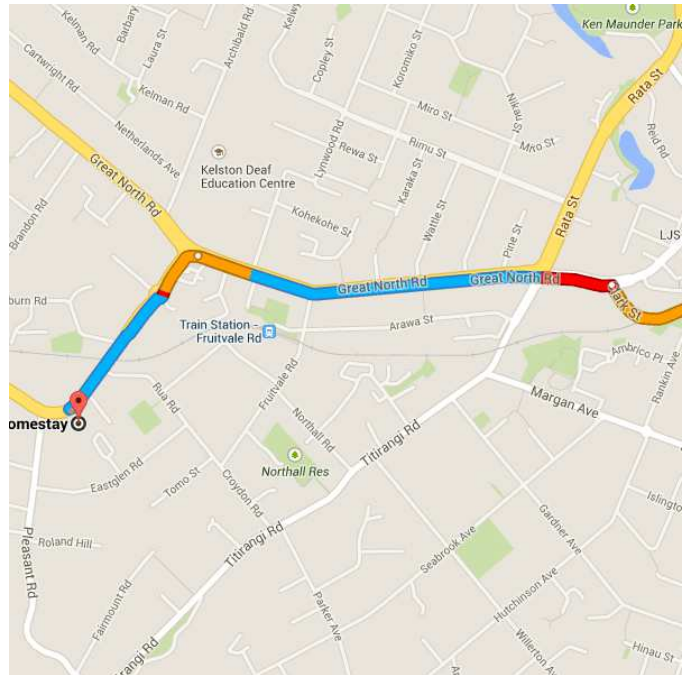

14.8 km / 11 min

- ↑ 1. Head **southeast** on **State Highway 20A**  
11 m
  - 📍 2. At the roundabout, take the **4th** exit and stay on **State Highway 20A**  
    - 📘 Go through 1 roundabout
  - ⤴️ 3. Take the ramp to **Coronation Road**  
4.1 km
  - ⤴️ 4. Merge onto **State Highway 20**  
1.0 km
- 9.6 km

Continue on **Mauro St**. Take **Tiverton Rd**, **Wolverton St** and **Clark St** to **Great North Rd** in **New Lynn**

4.2 km / 7 min

- ↶ 5. Turn **left** onto **Mauro St** (signs for **Blockhouse Bay/New Lynn**)
 

1.1 km
- ↑ 9. Continue onto **Clark St**

---

1.0 km

Continue on **Great North Rd**. Drive to **West Coast Rd** in Glen Eden

2.1 km / 3 min

- ↶ 10. Turn **left** onto **Great North Rd**

---

1.4 km
- ↶ 11. Turn **left** onto **West Coast Rd**

i Go through 1 roundabout

i Destination will be on the left

---

700 m