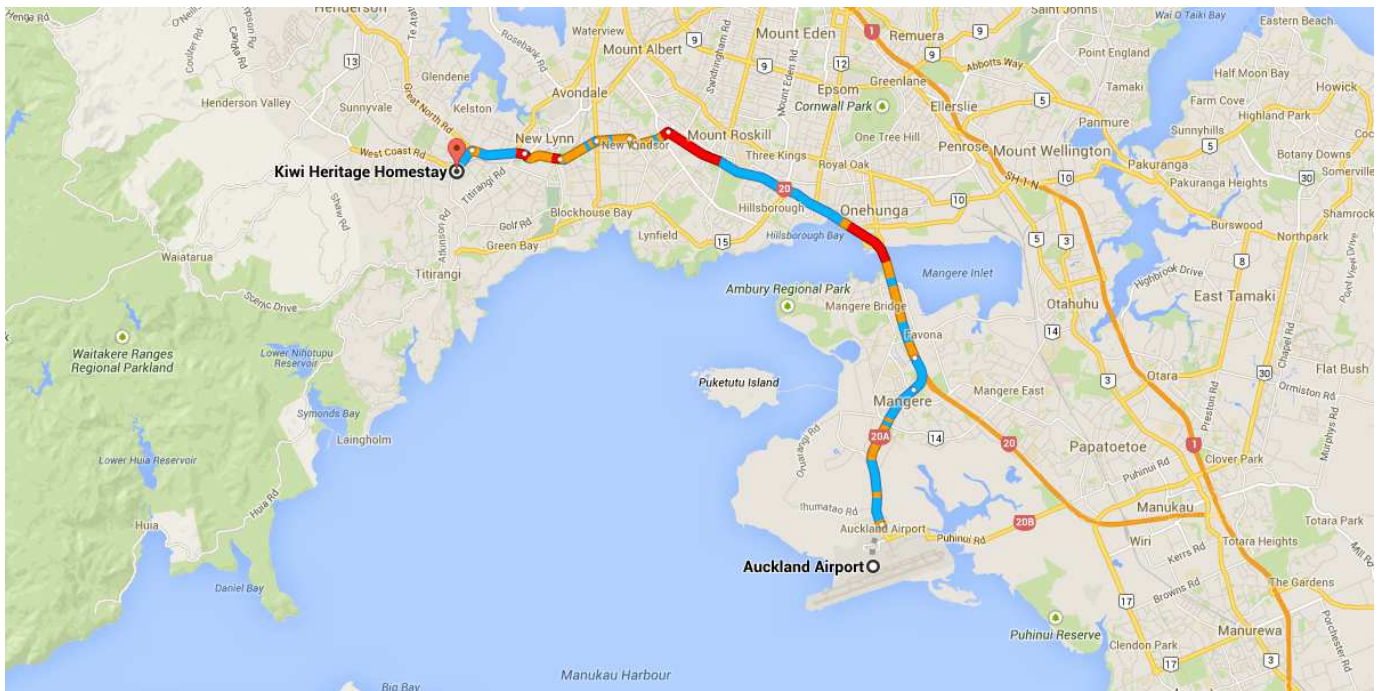

Directions from Auckland Airport to Kiwi Heritage Homestay

**Auckland Airport**

Ray Emery Dr, Auckland 2022, New Zealand

Follow **State Highway 20A** and **State Highway 20** to **Mauro St** in **Mount Roskill**

14.8 km / 11 min

- ↑ 1. Head **southeast** on **State Highway 20A**  
11 m
  - 📍 2. At the roundabout, take the **4th** exit and stay on **State Highway 20A**  
    - 📘 Go through 1 roundabout
  - ⤴️ 3. Take the ramp to **Coronation Road**  
4.1 km
  - ⤴️ 4. Merge onto **State Highway 20**  
1.0 km
- 9.6 km

Continue on **Mauro St**. Take **Tiverton Rd**, **Wolverton St** and **Clark St** to **Great North Rd** in **New Lynn**

4.2 km / 7 min

- ↶ 5. Turn **left** onto **Mauro St** (signs for **Blockhouse Bay/New Lynn**)
 

i Go through 1 roundabout

i Destination will be on the left

---

700 m