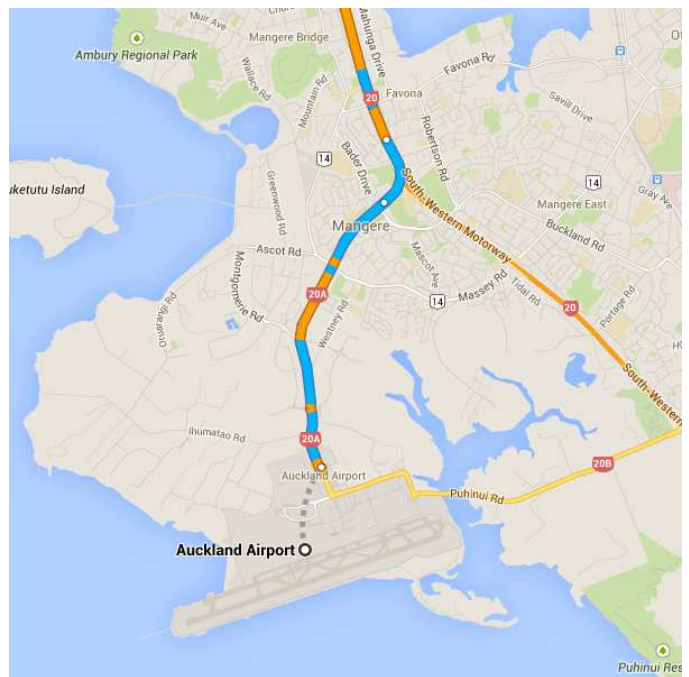

Directions from Auckland Airport to Kiwi Heritage Homestay

**Auckland Airport**

Ray Emery Dr, Auckland 2022, New Zealand

Follow **State Highway 20A** and **State Highway 20** to **Mauro St** in **Mount Roskill**

14.8 km / 11 min

- ↑ 1. Head **southeast** on **State Highway 20A**  
11 m
  - 📍 2. At the roundabout, take the **4th** exit and stay on **State Highway 20A**  
    - 📘 Go through 1 roundabout
  - ⤴️ 3. Take the ramp to **Coronation Road**  
4.1 km
  - ⤴️ 4. Merge onto **State Highway 20**  
1.0 km
- 9.6 km

Continue on **Mauro St**. Take **Tiverton Rd**, **Wolverton St** and **Clark St** to **Great North Rd** in **New Lynn**

4.2 km / 7 min

- ↶ 5. Turn **left** onto **Mauro St** (signs for **Blockhouse Bay/New Lynn**)
 

i Go through 1 roundabout

i Destination will be on the left

---

700 m