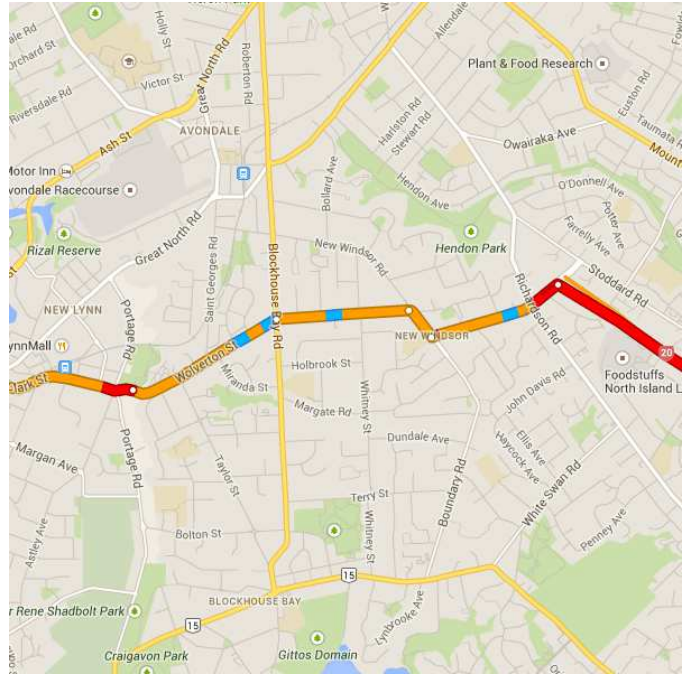

- ↶ 5. Turn **left** onto **Mauro St** (signs for **Blockhouse Bay/New Lynn**)

  ---

  950 m
- ↷ 6. Turn **right** onto **New Windsor Rd**

  ---

  250 m
- ↑ 7. Continue onto **Tiverton Rd**

  i Go through 1 roundabout

  ---

  900 m
- ↑ 8. Continue onto **Wolverton St**

  1.1 km
- ↑ 9. Continue onto **Clark St**

  1.0 km